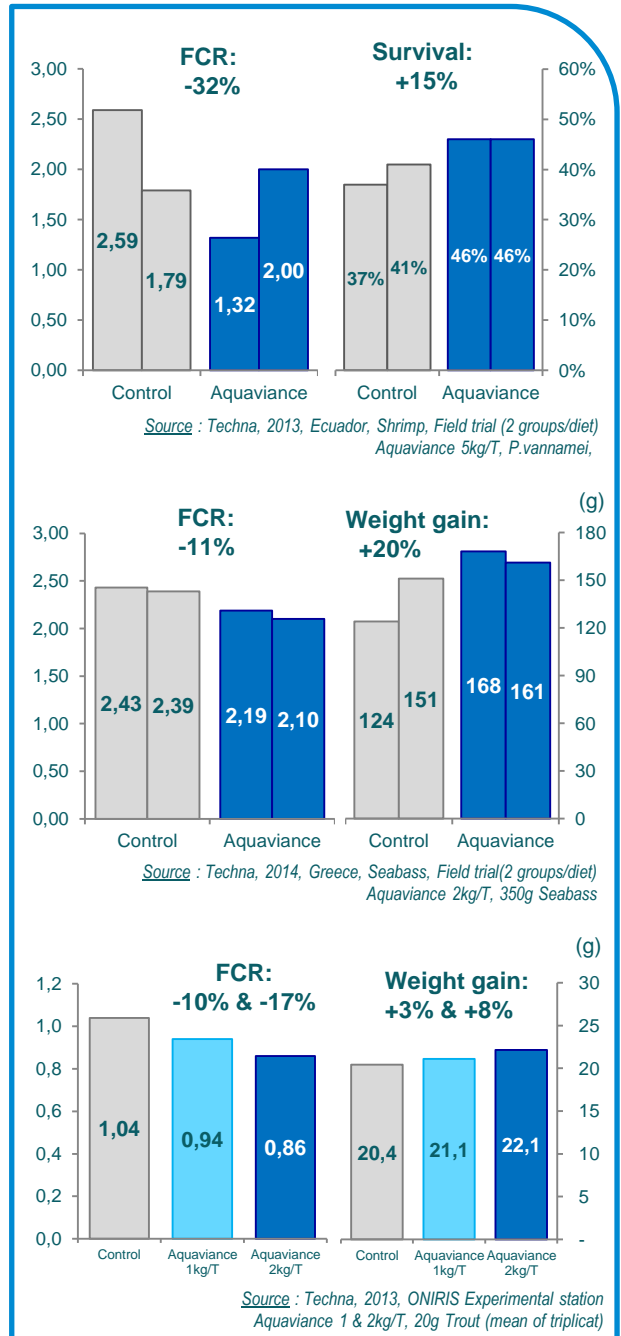

Aquaviance contains plant extracts, aromatic substances and prebiotics with the aim of:

- Contributing to the **stimulation of digestive functions**,
- Helping to maintain a **good balance of intestinal flora**.

Aquaviance can be used in **pelleted or extruded feed** for both fish and shrimp.

Aquaviance can be incorporated in feed in two ways:

- **On top** with the aim of increasing the performances,
- **Valued with a matrix in formulation software** to decrease feed cost with same performances.

Aquaviance can also be applied daily and directly by the farmer by coating it on the feed, by mixing it either into clear water or in quality fish oil, then spraying the mix on feed.

Use the preparation within 24/48h maximum.

### USE

Crustaceans : 2 to 5 kg/T  
 Fish : Starter - Grower : 1 to 2 kg/T  
 Risk period : 2 to 5 kg/T