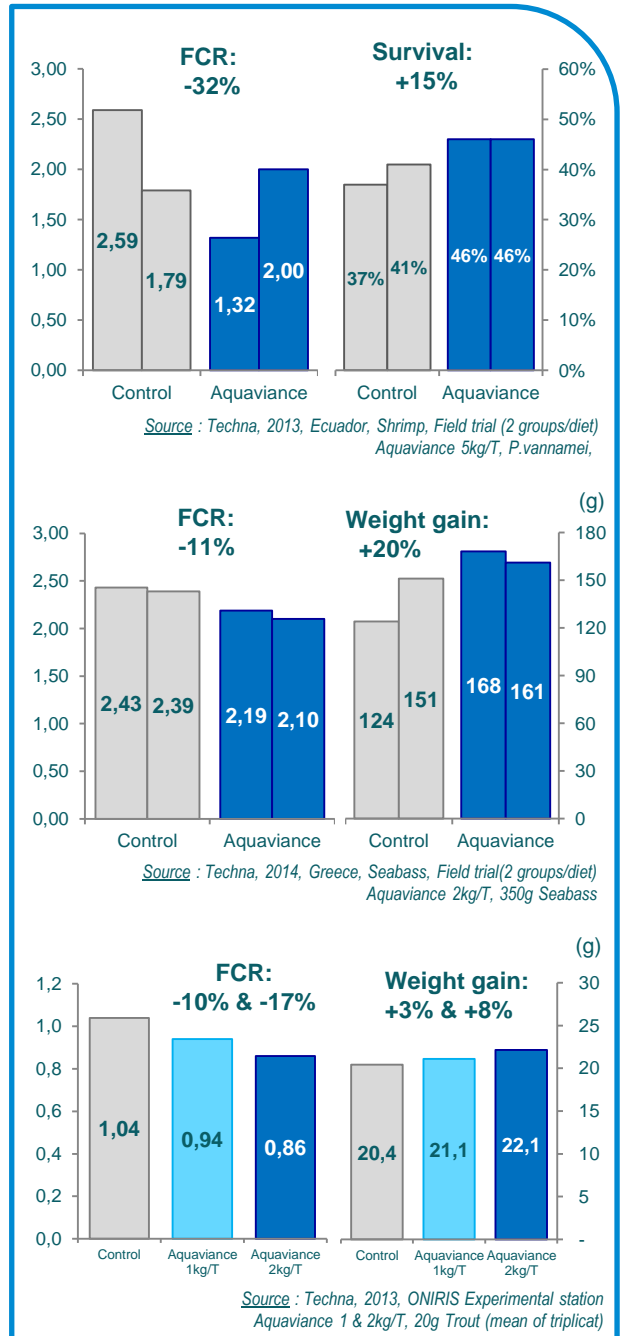

- Contributing to the **stimulation of digestive functions**,
- Helping to maintain a **good balance of intestinal flora**.

Aquaviance can be used in **pelleted or extruded feed** for both fish and shrimp.

Aquaviance can be incorporated in feed in two ways:

- **On top** with the aim of increasing the performances,
- **Valued with a matrix in formulation software** to decrease feed cost with same performances.

Aquaviance can also be applied daily and directly by the farmer by coating it on the feed, by mixing it either into clear water or in quality fish oil, then spraying the mix on feed.

Use the preparation within 24/48h maximum.

USE

Crustaceans : 2 to 5 kg/T
 Fish : Starter - Grower : 1 to 2 kg/T
 Risk period : 2 to 5 kg/T